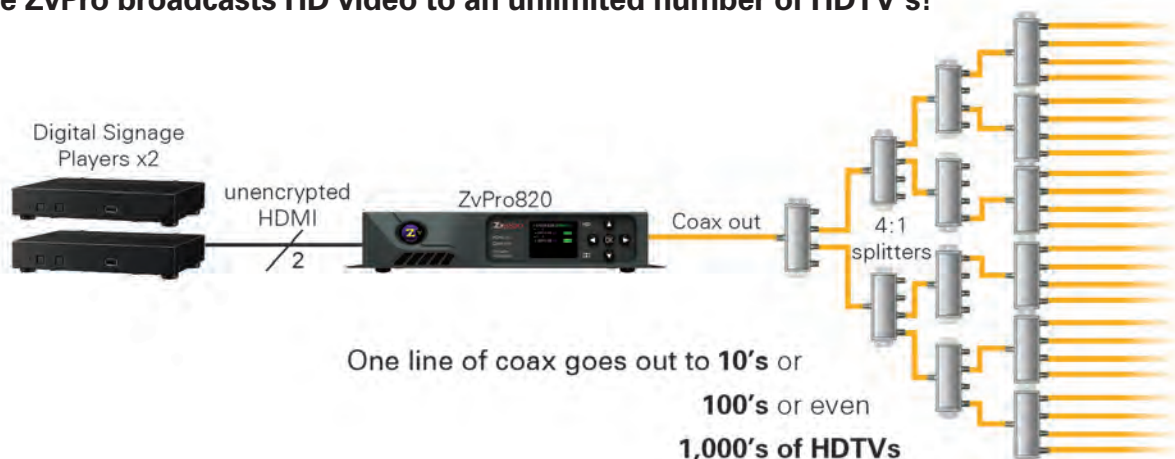

IDEAL USES:

- **Distribute HD video throughout your facility**
- **Replace multiple signage players**
- **Commercial or residential**

Advanced features of the HDbridge 2000 series, now available in the ZvPro family!

Distributing digital signage, or HD video content has never been easier or more affordable!

Based on the same architecture as their big brothers (HDbridge 2000 Series encoder/modulators), ZvPro models pack powerful features into a small space. At just 1RU high and shelf or rack mountable, it takes just one ZvPro to create a digital TV channel and broadcast it throughout your entire facility.

Simple Installation:

- Shelf or optional rack mount
- Use Existing Coaxial Cabling
- Compatible with any HDTV

Advanced Features:

- Front-Panel Color LCD for Configuration and Status
- Web-based Management
- MPEG2 Video and AC3 Audio Encoding
- Analog and Digital Audio Input
- Delay-matched Analog Audio Output
- Closed caption support

One ZvPro broadcasts HD video to an unlimited number of HDTV's!

- 1) Full color display
- 2) Powerful interface for configuration and monitoring
- 3) Integral flanges for shelf or wall mounting
- 4) 12v DC High retention force connector
- 5) 10/100 LAN port for web-based management
- 6) Delayed matched audio output
- 7) Closed Caption
- 8) Single or Dual ZeeVee DIN for Component or VGA