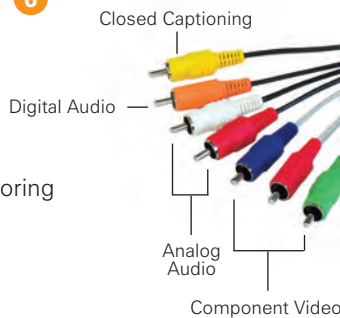

Distributing digital signage, or HD video content has never been easier or more affordable!

Based on the same architecture as their big brothers (HDbridge 2000 Series encoder/modulators), ZvPro models pack powerful features into a small space. At just 1RU high and shelf or rack mountable, it takes just one ZvPro to create a digital TV channel and broadcast it throughout your entire facility.

Simple Installation:

- Shelf or optional rack mount
- Use Existing Coaxial Cabling
- Compatible with any HDTV

Advanced Features:

- Front-Panel Color LCD for Configuration and Status
- Web-based Management
- MPEG2 Video and AC3 Audio Encoding
- Analog and Digital Audio Input
- Delay-matched Analog Audio Output
- Closed caption support

One ZvPro broadcasts HD video to an unlimited number of HDTV's!

- 1) Full color display
- 2) Powerful interface for configuration and monitoring
- 3) Integral flanges for shelf or wall mounting
- 4) 12v DC High retention force connector
- 5) 10/100 LAN port for web-based management
- 6) Delayed matched audio output
- 7) Closed Caption
- 8) Single or Dual ZeeVee DIN for Component or VGA

- 9) Unencrypted HDMI
- 10) Fan cooled front to back airflow (all units)
- 11) 45 dBmV RF output
- 12) 12v, 25w power supply

Optional Accessories (ordered separately)

- 13) Rack Mount Kit
- 14) AV Video Cable (3' and 6')
- 15) VGA Video Cable (6')