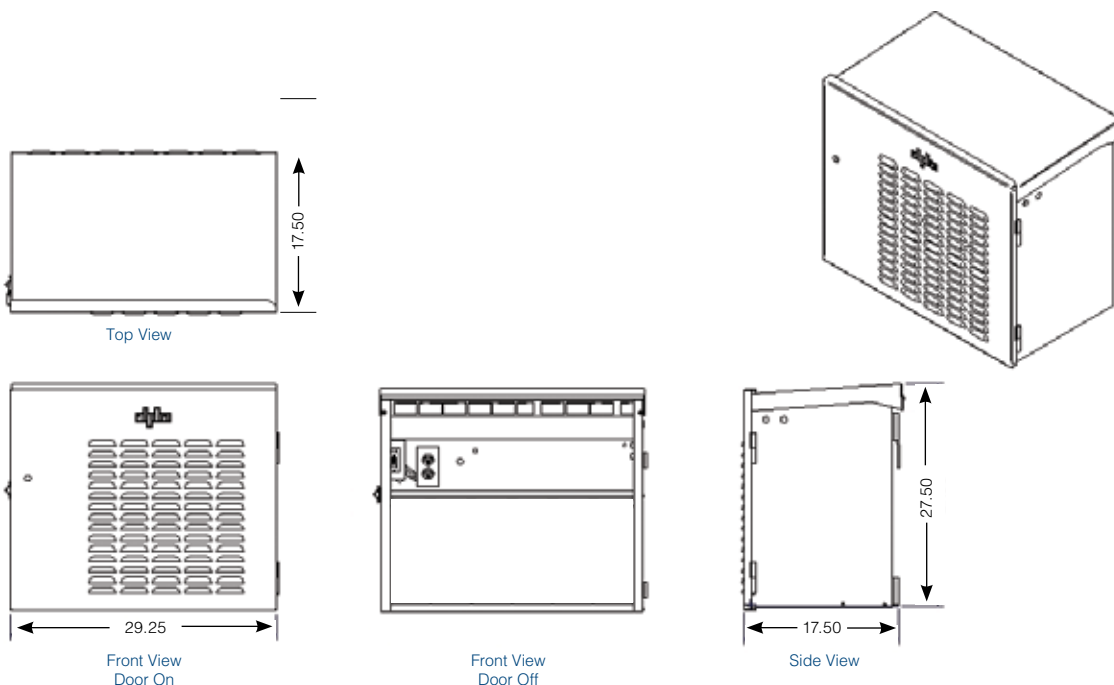

Power

PWE-6FT Enclosure

Pole Mount Front Terminal 6 Battery Enclosure

- Six Gel or AGM front terminal batteries
- Engineered to accommodate broadband powering equipment in pole or wall mount configurations
- Enclosures are agency certified to meet applicable industry standards
- All aluminum welded construction and durable powder coat finish provides superior corrosion resistance
- Portable generator cabling access door

PWE-6FT

Specifications

	Battery Capacity	Generator Access Door	Pole Mount Bracket	Powder Coat Finish	All Aluminum Construction	Door Prop Rod	Removable Door/Lid	Battery Slide Tray	120V 20A Breaker	240V 15A Breaker	Duplex/Quad AC	1st Service Power Insert	2nd Service Power Insert	Local Remote Indicator Light	Endlosure Cooling Fan	Storm Hood	Battery Heater Mat	Internal Service Entrance	Breaker Box	Factory Installed Breaker Box	Surge Protection	AC Output Indicator Light	Gemlock	Module Retaining Cable	Ladder Bracket	Meter Convenience Assembly
PWE-6FT-120:	6	●	■	●	●	●	●	N	●	N	●	●	■	●	■	■	■	■	■	■	■	■	■	■	■	■
PWE-6FT-240:	6	●	■	●	●	●	●	N	N	●	●	●	■	●	■	■	■	■	■	■	■	■	■	■	■	

- Standard Feature
- Available Option
- N Not Available

Dimensions & Weight

Dimensions (in): 29.25W x 27.50H x 17.50D
 (mm): 753W x 698H x 445D

Weight (lb/kg): 57/26

PWE-6FT Views

For contact information visit www.alpha.com